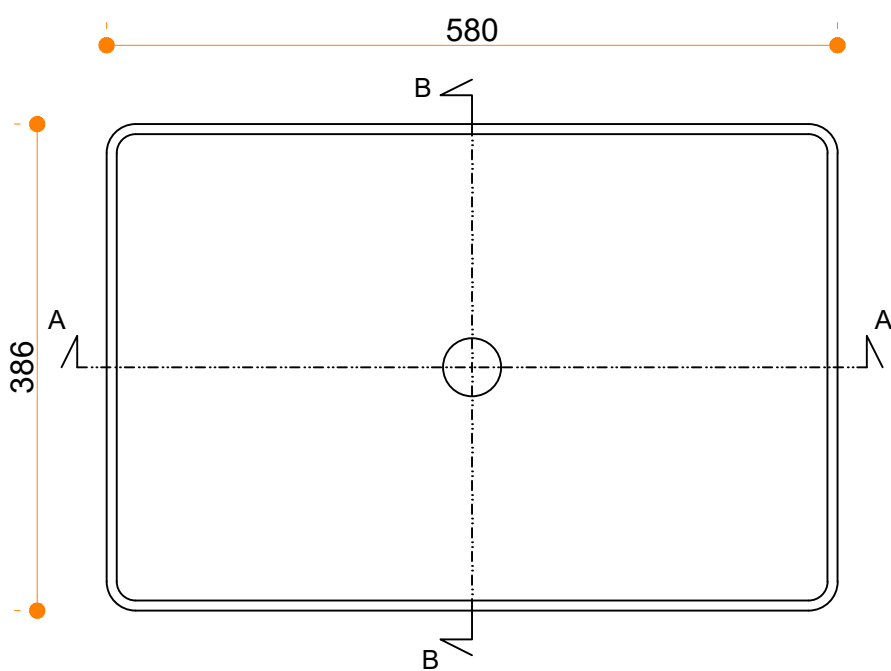

Defiant Rectangle 564x370

PLAN VIEW

SECTION B:B

SECTION A:A