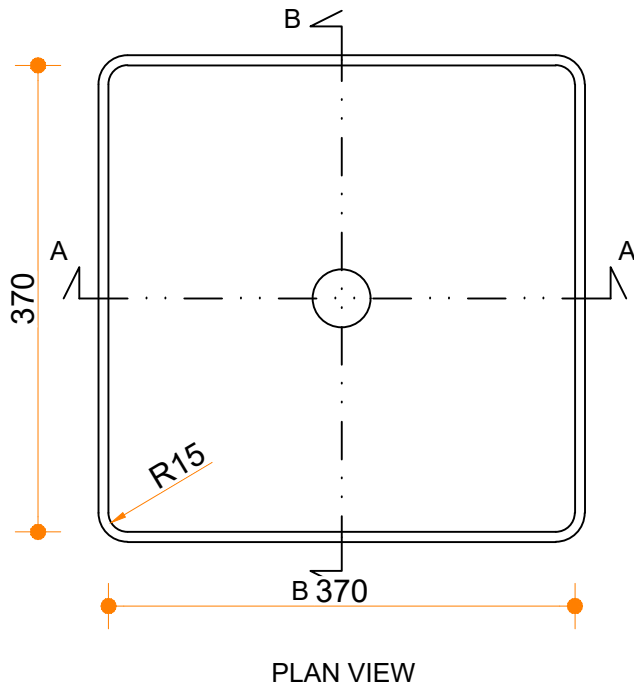

# Defiant Square 370x370

**Solidz**  
SOLID SURFACE