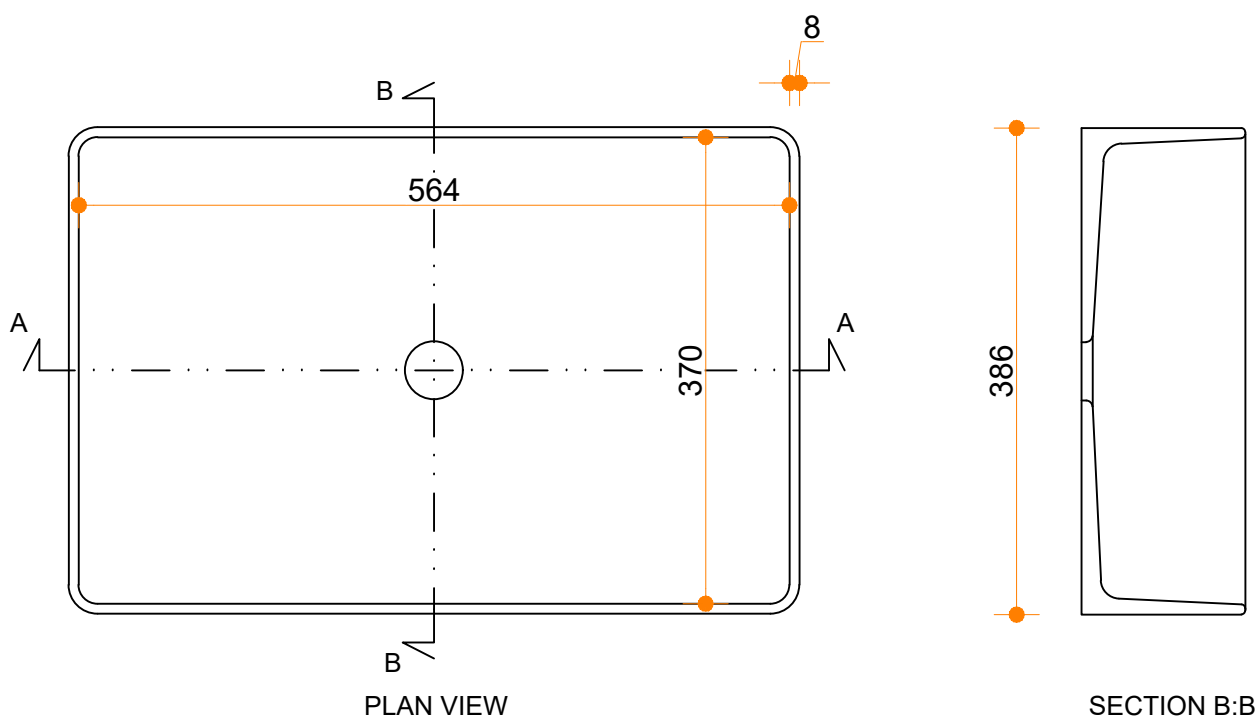

# Defiant Rectangle 564x370

**Solidz**  
SOLID SURFACE