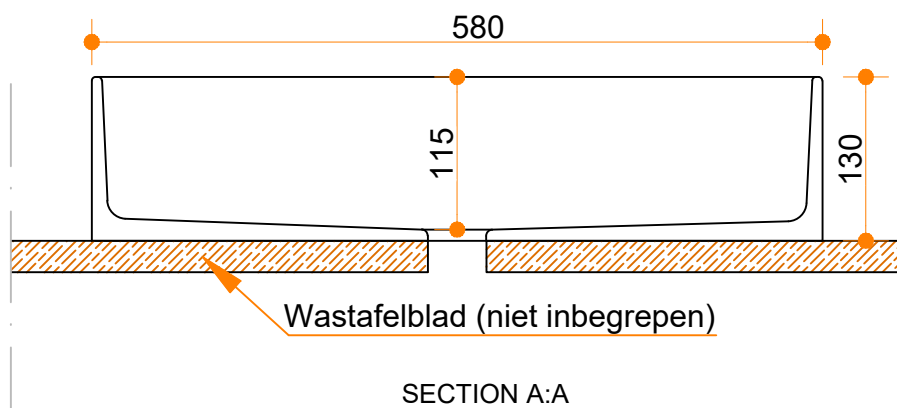

# Defiant Rectangle 564x370

**Solidz**  
SOLID SURFACE